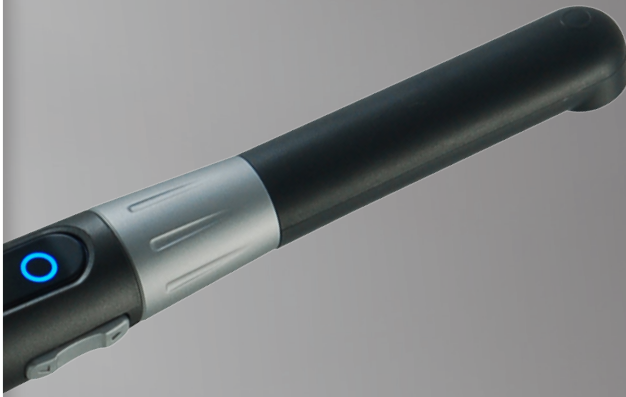

- Evenly dispersed concentrated light
- Time setting available
- Over 400 cures in one charge (high mode)
- Over 1,000 cures in one charge (low mode)
- Interchangeable battery
- 330° head twist