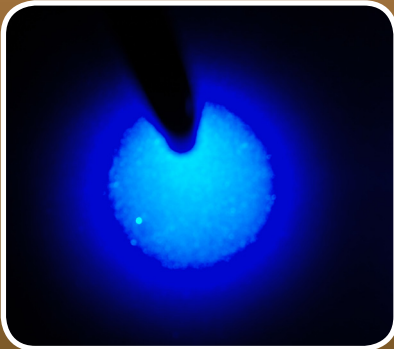

**Competitor
LED - insufficient
light dispersion.**